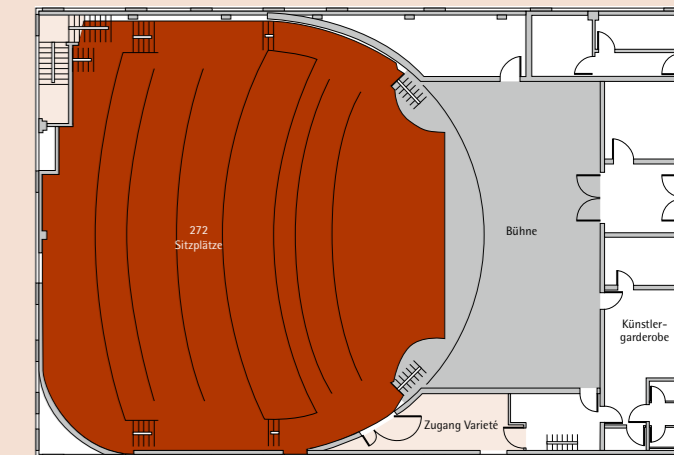

FUNCTIONS

- 6 interconnecting rooms and a coffee break foyer on 445 sqm
- All function rooms are air-conditioned, soundproofed and with daylight
- Power connections up to 380 V/63 A
- Wi-Fi, telephone

FITNESS AND WELL-BEING

SERVICES

- 24h room service
- Business corner
- Smoking lounge seating approx. 10 guests

DIREKT NEBENAN: GOP VARIETÉ-THEATER

NEXT TO THE HOTEL: GOP VARIETÉ-THEATER

NAME DES SAALS MEETING ROOM	Etage Floor	Klimaanlage Air- conditioned	Tageslicht Daylight	Schallsoliert Soundproofed	Fläche (m²) Size (sqm)	Höhe/m Height/m	Länge/m Length/m	Breite/m Width/m	Parlament Classroom	Stuhlreihen Theatre	Empfang Reception	Bankett Banquet	U-Form U-shape	Blocktafel Boardroom
Foyer – EG	0	•	•		482	7,70	28,80	14,00			450			
Foyer – OG	1	•	•		147	3,00	14,00	8,90			150			
Varietésaal – Parterre	0	•		•	358	10,0	21,00	19,70				300*		
Varietésaal – Empore	1	•		•	115	4,85	21,00	8,00				100*		
Varietésaal	1	•		•								400*		
GOP Restaurant	0	•	•		428	3,60	31,30	15,80				220		
Dance Club	1	•	•	•	309	3,85	25,70	16,50			450			