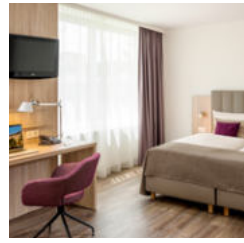

Ihre Vorteile · Plus Points

- Alle Veranstaltungsräume 2019 renoviert · All function rooms renovated in 2019
- Direkte Nähe zum Kongresszentrum und zur Messe
  Located in the direct vicinity of the Convention Centre and the trade fair grounds
- Bei Übernachtung: Mobility-Ticket zur kostenfreien Nutzung der öffentlichen Verkehrsmittel
  With overnight stay: mobility ticket enabling gratis use of public transport
- Tagungsterrasse – ideal für Open-Air-Events und Apéros
  Convention terrace – ideal for open air events and cocktail parties

Essential by Dorint · Basel City · Kapazitäten der Tagungsräume/Meeting Room Capacity

Raumbezeichnung Room	Fläche m² Area m²	Höhe m Height m	Länge m Length m	Breite m Width m	Kino Theatre	Parlament Classroom	Kabarett Cabaret	U-Form U-shape	Bankett* Banquet*
Bern 1	33	2,9	6,4	5,2	15	10	12	12	24
Bern 2	50	2,9	9,7	5,2	36	22	20	20	40
Bern 3	50	2,9	9,6	5,2	36	22	20	20	40
Bern 1 + 2	84	2,9	16,1	5,2	50	34	32	32	64
Bern 2 + 3	100	2,9	19,3	5,2	60	50	40	40	80
Bern 1 + 2 + 3	134	2,9	25,7	5,2	80	60	52	52	104
Schaffhausen	49	2,9	7,7	6,3	25	16	16	16	32